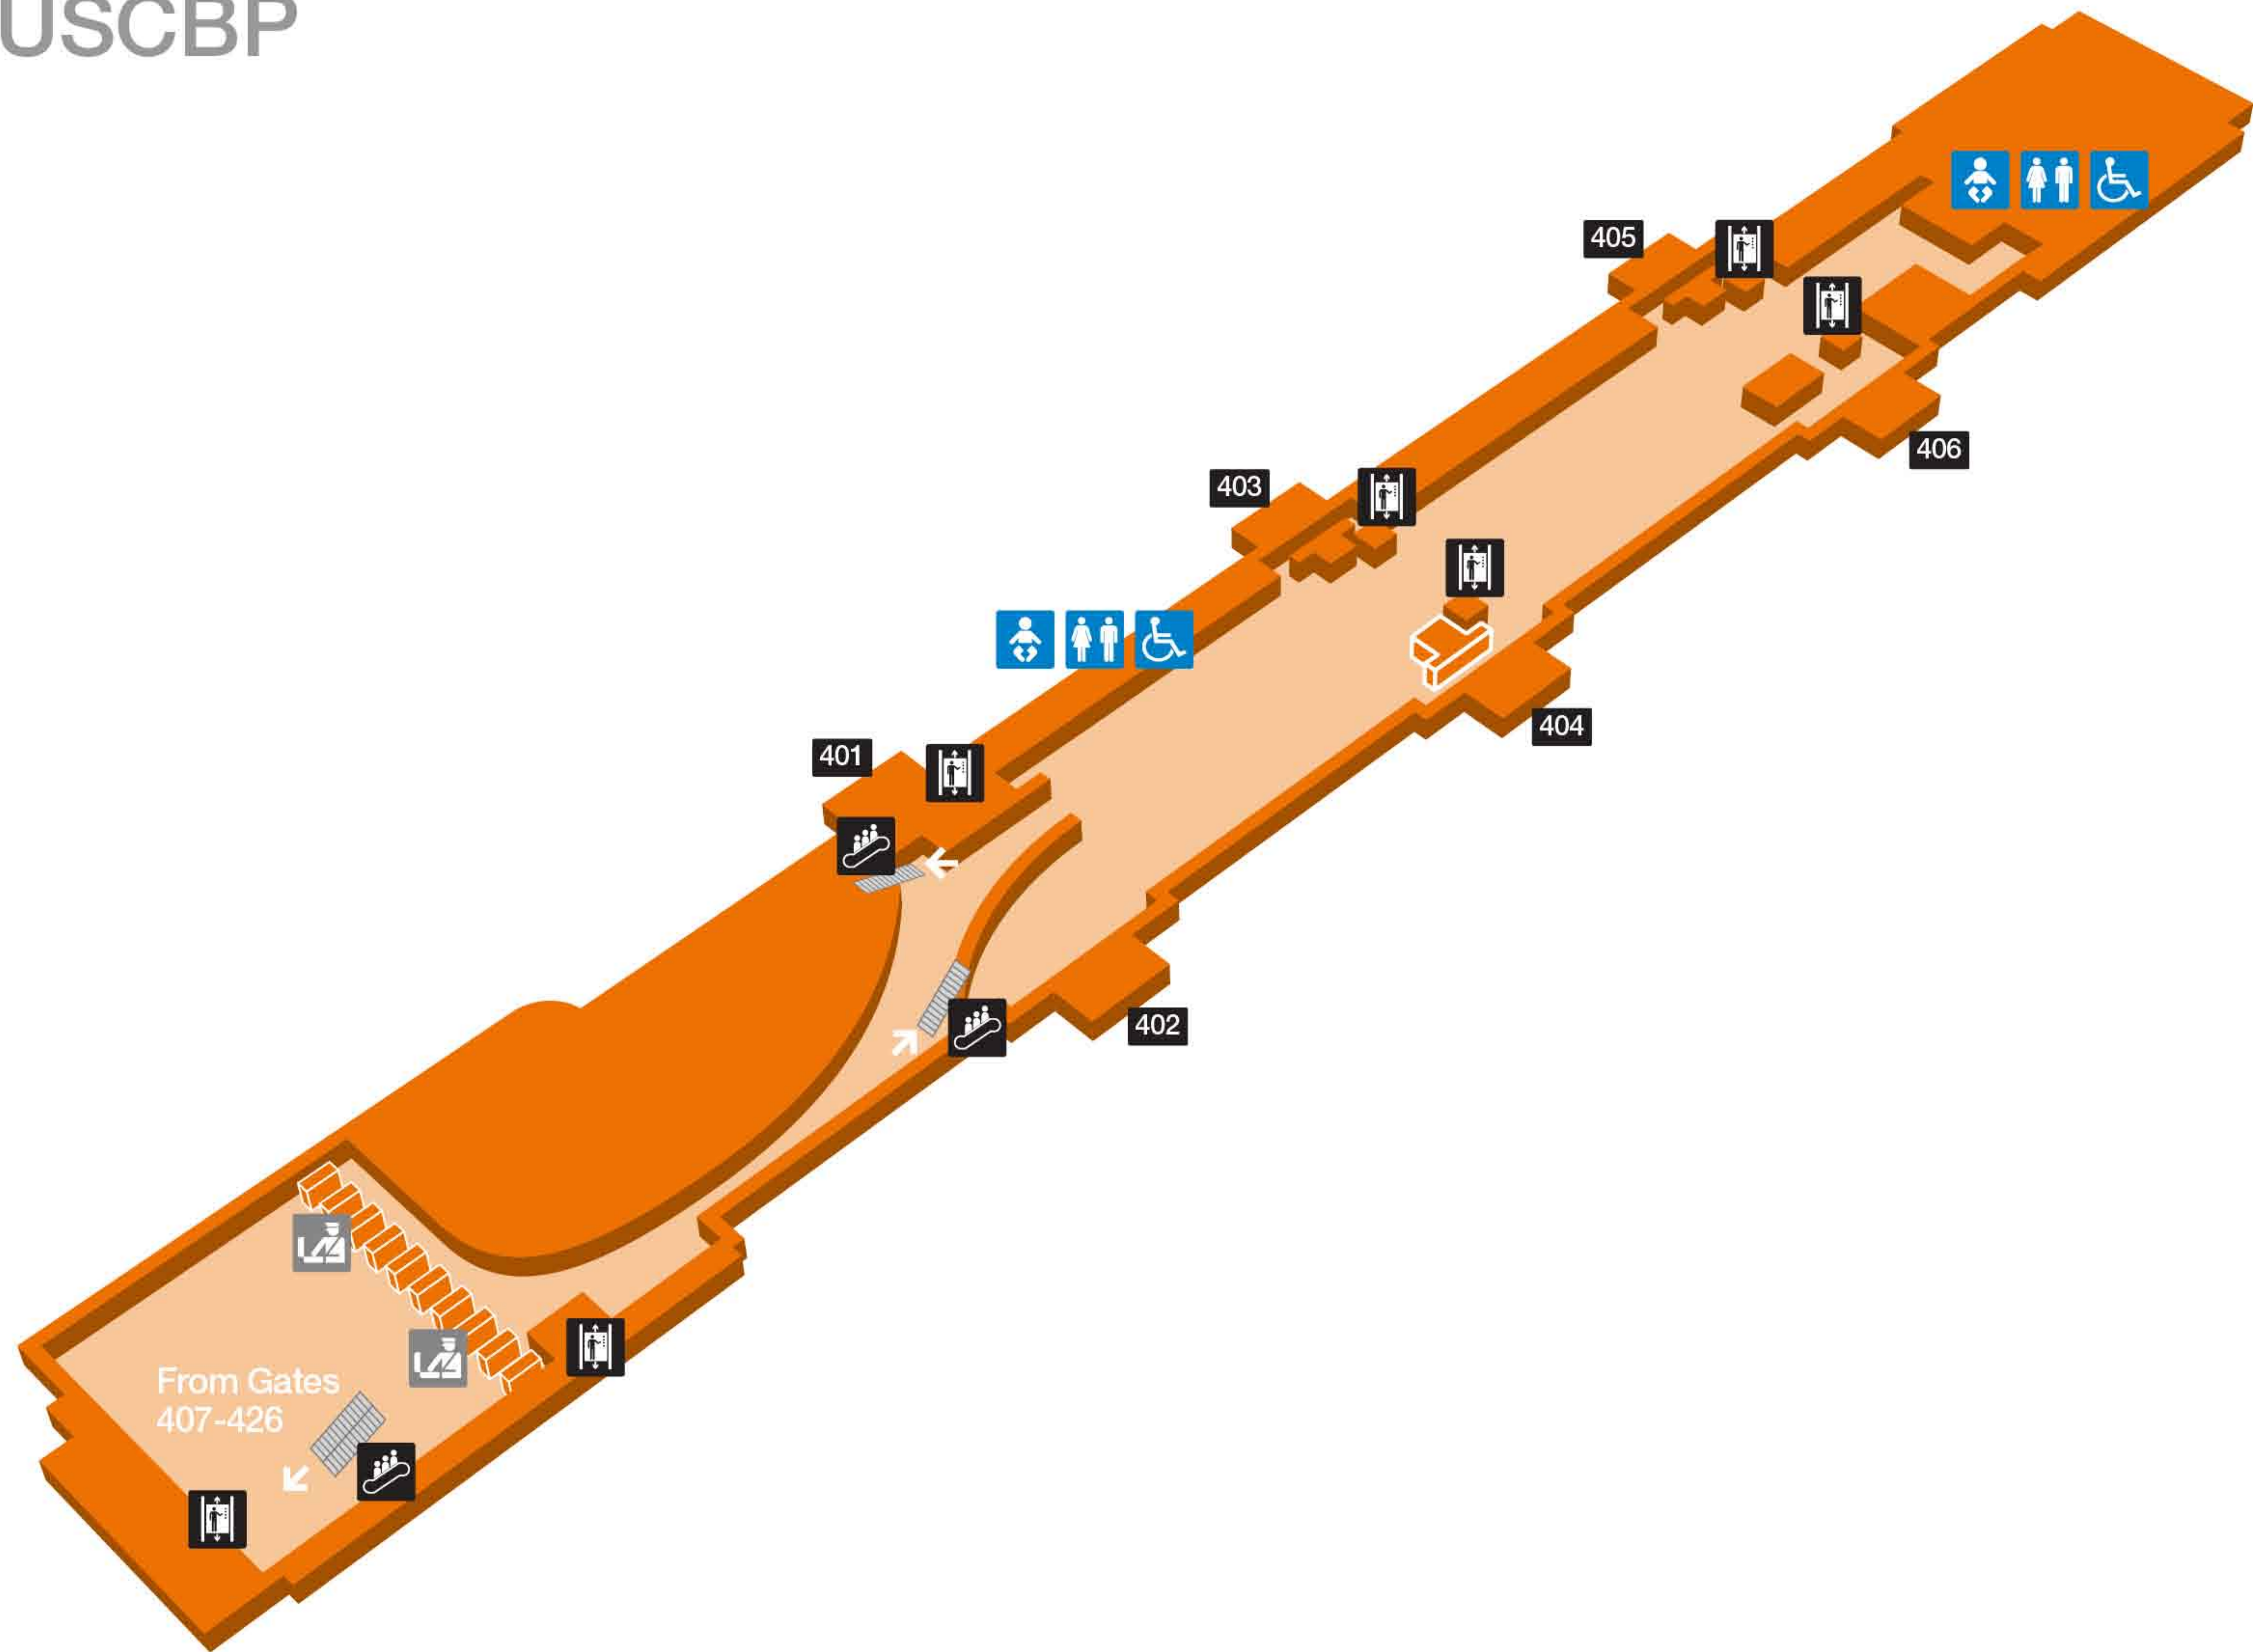

Terminal 2 Gates 401-406 USCBP

Location

Level

Facilities Index

-  Escalator
-  Elevator
-  Toilets
-  Baby Changing Facilities
-  Wheelchair Accessible Toilets
-  USCBP

Terminal 2 Gates 407-426

Location

Level

Facilities Index

-  Escalator
-  Elevator
-  Toilets
-  Baby Changing Facilities
-  Wheelchair Accessible Toilets